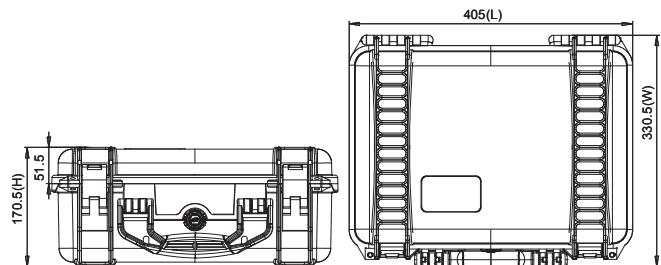

TECHNICAL DRAWING

www.hprc.it
info@hprc.it

Plaber s.r.l. - HPRC cases
Via Div Tridentina, 10
I-36061 Bassano del Grappa
Vicenza - Italy
Tel +39 0424 809150

USA office and warehouse:
HPRC USA
110 Chestnut Ridge Rd. #314
Montvale, NJ 07645
Phone +1(201) 989-3353

APPROVALS
ATA 300
IP67
STANAG 4280
DS 81-41

TEST
DROP
IMPACT
HANDLE
WATERTIGHT INTEGRITY
UV COLOR AND MATERIAL
PROTECTION